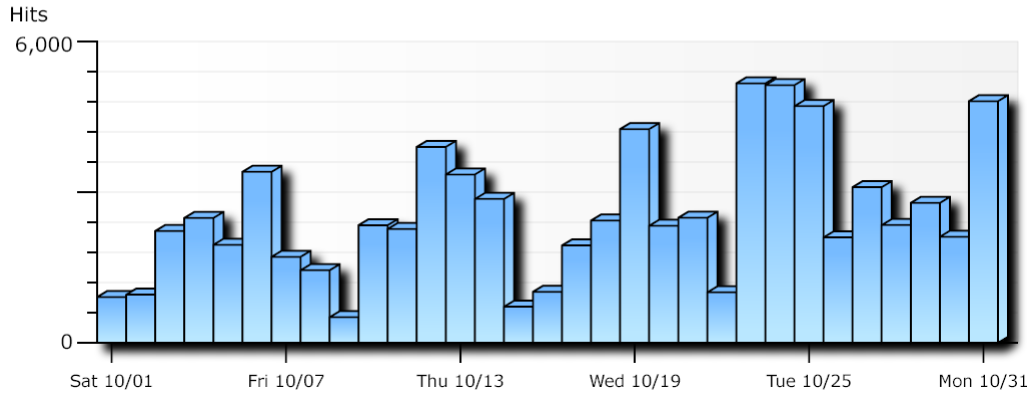

Report: Hits Graph - prudential24hours.com
 Date Range: 10/01/2005 - 10/31/2005

Range Total: 78,763 Daily Average: 2,540.74

● Show All ● Hide All

Report: Hits Graph
Date Range: 10/01/2005 - 10/31/2005

 **Help Information:**

Hits Graph

This report shows the trend of recent activity on your website in terms of successful Hits over time. The default timeframe is one week, but this can easily be changed in the Date Range control area.

Calculation Methodolgy

A 'Hit' is simply a successful request to your web server from a visitor's browser for any type of file, whether an image, HTML page, an MP3 file, or any other type. A single web page can cause many Hits -- one for each image included on the page, etc.