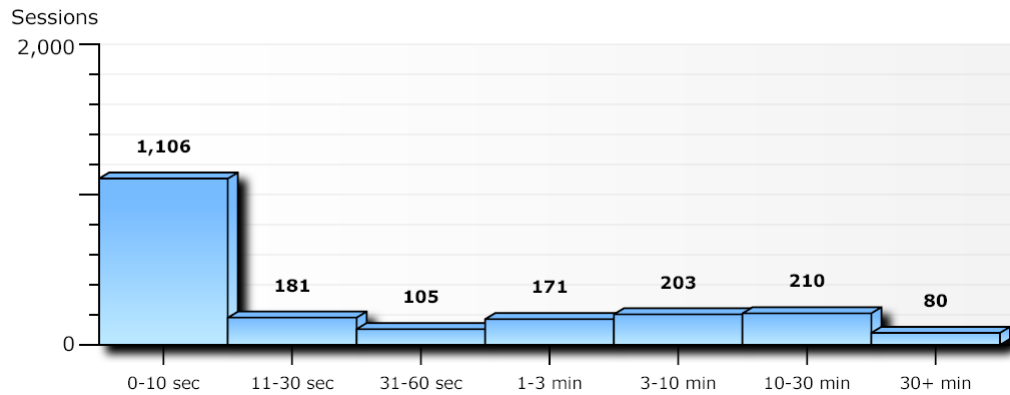

Report: Length of Session - prudential24hours.com
Date Range: 10/01/2005 - 10/31/2005

 **Report:** Length of Session
Date Range: 10/01/2005 - 10/31/2005

 **Help Information:**

Length of Session

This histogram report shows how much time Visitors are spending on your site. For each session, the duration is calculated and the appropriate data point is incremented. For example, if a particular Visitor spent 45 seconds on your site during a Session, then the '31-60 sec' data point is incremented by one for that Session.

Calculation Methodology

The duration of a Session is calculated as the difference between the load time of the first Pageview and the load time of the last Pageview in the Session. Sessions with only one Pageview are considered to be 0-10 seconds. It should be noted that Visitors may spend more time looking at the last Pageview of a Session, but that only the load time is recorded.