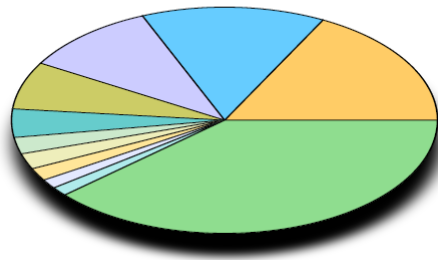

Report: Requested Pages - 24agents.com
Date Range: 05/01/2006 - 06/01/2006

● Show All ● Hide All

Report: Requested Pages
Date Range: 05/01/2006 - 06/01/2006

Pageviews: 6,326

- 1. / (1,098)
- 2. /robots.txt (882)
- 3. /wimpy_button.swf (651)
- 4. /what_a_wonderful_world.mp3 (431)
- 5. /Anna%20Beaumont%20-%20Somewhere%20Ove (256)
- 6. /dinner.swf (150)
- 7. /mls_search_rb.html (142)
- 8. /home_mkt.swf (115)
- 9. /index.html (84)
- 10. /index.htm (82)
- (all others) (2,435)

Help Information:

Requested Pages

This report ranks the popularity of the Pages (HTML files, generally) visited on your site by number of Pageviews and relative percentage. Urchin's configuration controls which file extensions are treated as Pageviews. In general, images and other embedded content, such as style sheets and javascript, are not considered to be Pageviews.