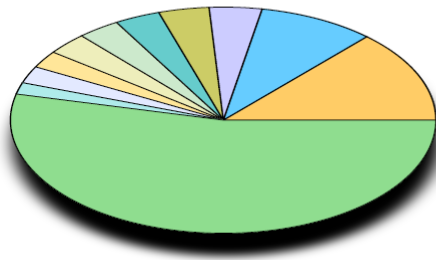

**Report:** Requested Pages - prudential24hours.com  
**Date Range:** 10/01/2005 - 10/31/2005

● Show All ● Hide All

**Report:** Requested Pages  
**Date Range:** 10/01/2005 - 10/31/2005

**Pageviews: 13,684**